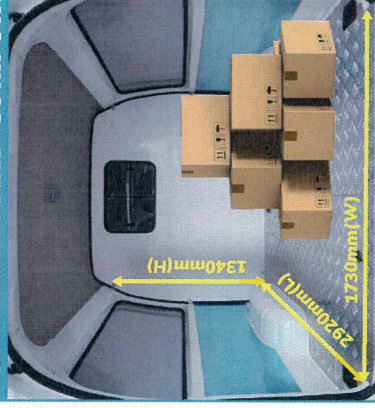

* Vehicle charging time may vary and subjected to the external factors such as remaining battery level of vehicle, environmental condition, power/voltage of charger etc.

Driving Towards Zero Carbon

with CAM EV pure electric commercial vehicles.

FEATURES

ANTI-BRAKING SYSTEM

ELECTRONIC BRAKE FORCE DISTRIBUTION

REVERSE SENSORS

7 INCH TOUCH SCREEN SMART HEAD UNIT WITH REVERSE CAMER

VERSATILITY AND COMFORT IN A VAN

INSTRUMENT PANEL

COMFORTABLE 12 SEATER

SEAT LAYOUT