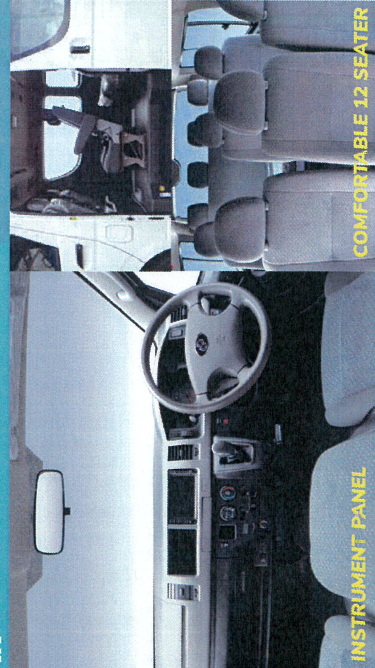

* Vehicle charging time may vary and subjected to the external factors such as remaining battery level of vehicle, environmental condition, power/voltage of charger etc.

Driving Towards Zero Carbon

with CAM EV pure electric commercial vehicles.

FEATURES

ANTI-BRAKING SYSTEM

ELECTRONIC BRAKE FORCE DISTRIBUTION

REVERSE SENSORS

7 INCH TOUCH SCREEN SMART HEAD UNIT WITH REVERSE CAMER

VERSATILITY AND COMFORT IN A VAN

INSTRUMENT PANEL

COMFORTABLE 12 SEATER

SEAT LAYOUT