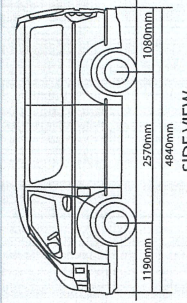

DIMENSION

SIDE VIEW

C.F.A.M R&A MARKETING SDN BHD

CONSISTENT | ACTIVE | MOBILE Distributor of CAM

Sendok Group Building Lot 1564, Batu 4, 42100 Klang, Selangor Darul Ehsan, Malaysia.

Email: info@sendokgroup.com Tel: +603-3345 5600 Fax: +03-3291 9658

Find Us On: CAM Malaysia | www.cammalaysia.com.my

A Member Of Sendok Group

Branch & Dealer Chop

Think Van, Think CAM