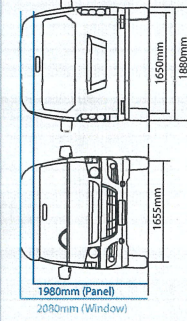

12 Seater (2+3+3+4)

DIMENSION

C.F.A.M R&A MARKETING SDN BHD

CONSISTENT | ACTIVE | MOBILE Distributor of CAM

Sendok Group Building Lot 1564, Batu 4, 42100 Klang, Selangor Darul Ehsan, Malaysia.

Email: info@sendokgroup.com Tel: +603-3345 5600 Fax: +03-3291 9658

Find Us On: CAM Malaysia | www.cammalaysia.com.my

A Member Of Sendok Group

Branch & Dealer Chop

Think Van, Think CAM